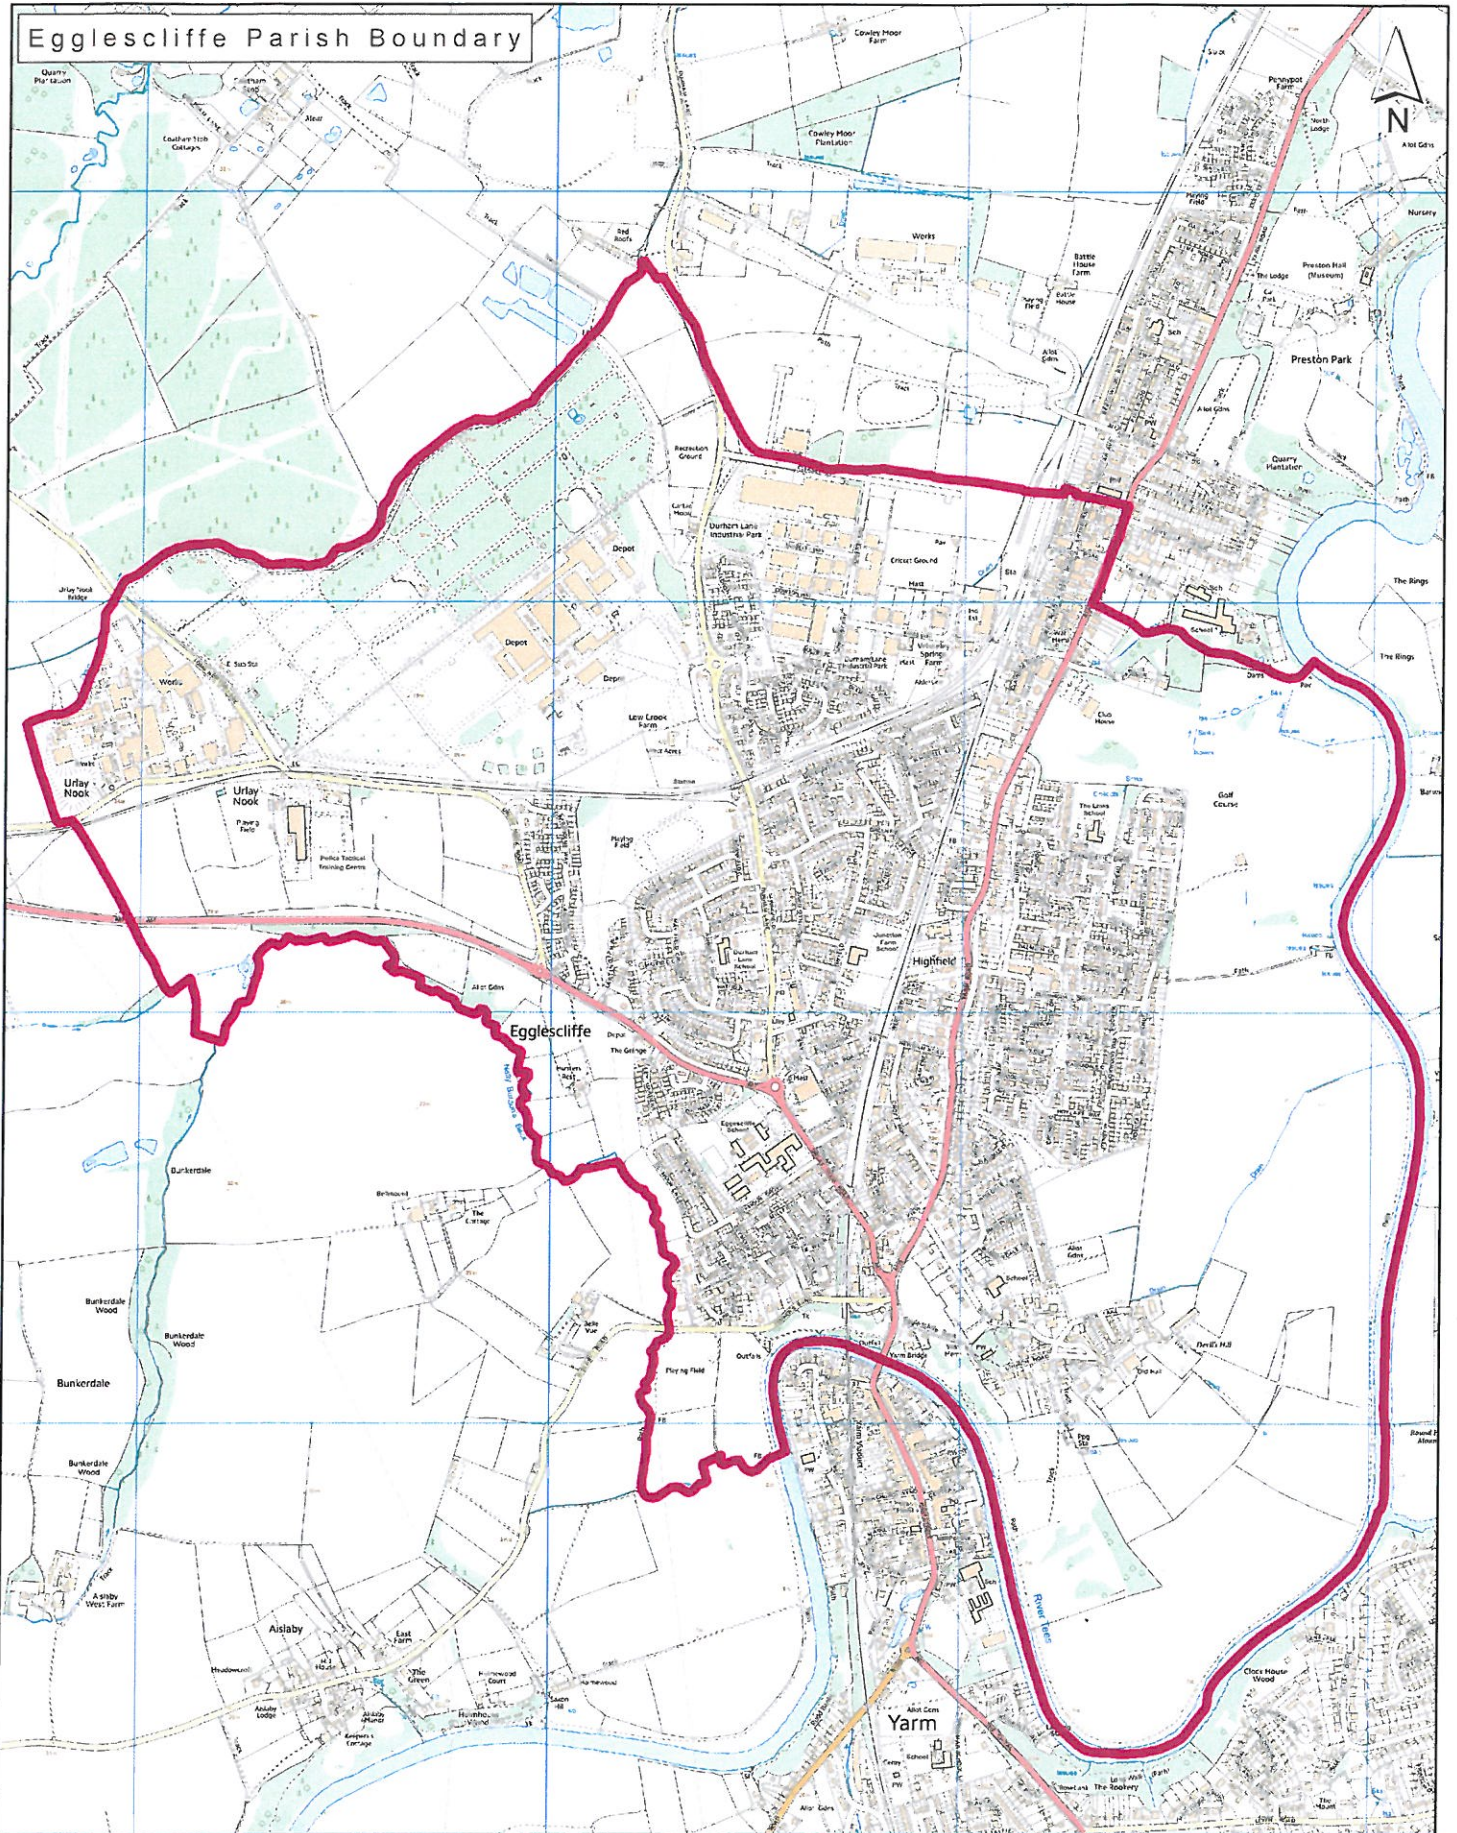

# Eggescliffe Parish Boundary

  
**Stockton-on-Tees**  
 BOROUGH COUNCIL  
 © Crown Copyright and database right  
 2013 Ordnance Survey 100023297

**Development & Neighbourhood Services**  
 Corporate Director: P. Dobson  
 Head of Planning: C Straughan  
 Municipal Buildings, Church Road  
 Stockton on Tees, TS18 1LE  
 Telephone: (01642) 393939  
**Date** July 2013

**Key**  
 **Parish Boundary**  
**Scale** 1:12,500